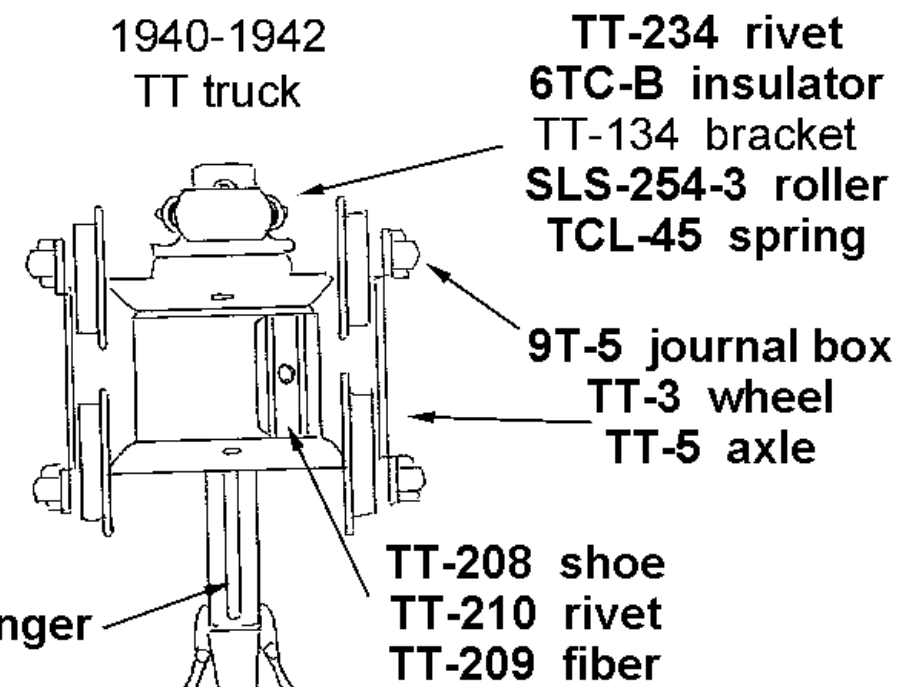

2613 O PASSENGER CAR 1938-1942

(1940 MODEL SHOWN)

1938-1939
TS light truck
TS-62
TT-234 rivet
TS-35 insulator
TT-134 bracket
SLS-254-3 roller
TCL-45 spring

1940-1942
TT truck

TT-234 rivet
6TC-B insulator
TT-134 bracket
SLS-254-3 roller
TCL-45 spring

9T-5 journal box
TT-3 wheel
TT-5 axle

TT-208 shoe
TT-210 rivet
TT-209 fiber

CP-5-A hood
CP-58 hood
CP-1B plate
CP-38B hook

CP-58
stud

418-44
brass washer

TS-70
truck clip

600-4
retaining
washer

9T-16
ground
contact

61-22
contact & wire

430C
bulb

TT-234 rivet
TCL-45 spring

TT-134 roller bracket

TCL-44 roller

420 blue	421 dk blue	214 cream
green	381 dk green	214 cream