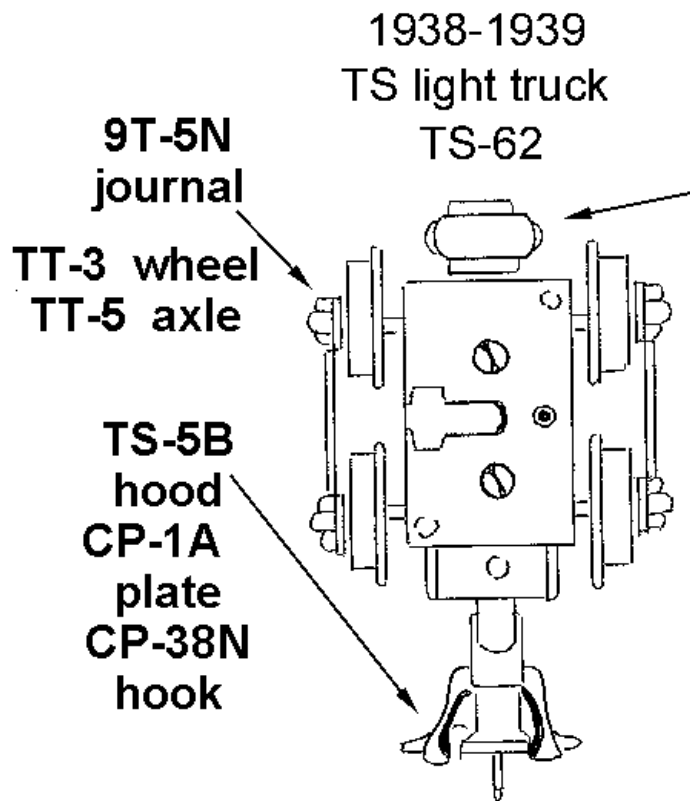

2613 O PASSENGER CAR 1938-1942

(1940 MODEL SHOWN)

1938-1939
TS light truck
TS-62
TT-234 rivet
TS-35 insulator
TT-134 bracket
SLS-254-3 roller
TCL-45 spring

1940-1942
TT truck

TT-234 rivet
6TC-B insulator
TT-134 bracket
SLS-254-3 roller
TCL-45 spring

9T-5 journal box
TT-3 wheel
TT-5 axle

TT-208 shoe
TT-210 rivet
TT-209 fiber

CP-5-A hood
CP-58 hood
CP-1B plate
CP-38B hook

CP-58
stud

418-44
brass washer

TS-70
truck clip

600-4
retaining
washer

9T-16
ground
contact

61-22
contact & wire

430C
bulb

TT-234 rivet
TCL-45 spring

TT-134 roller bracket

TCL-44 roller

420 blue	421 dk blue	214 cream
green	381 dk green	214 cream